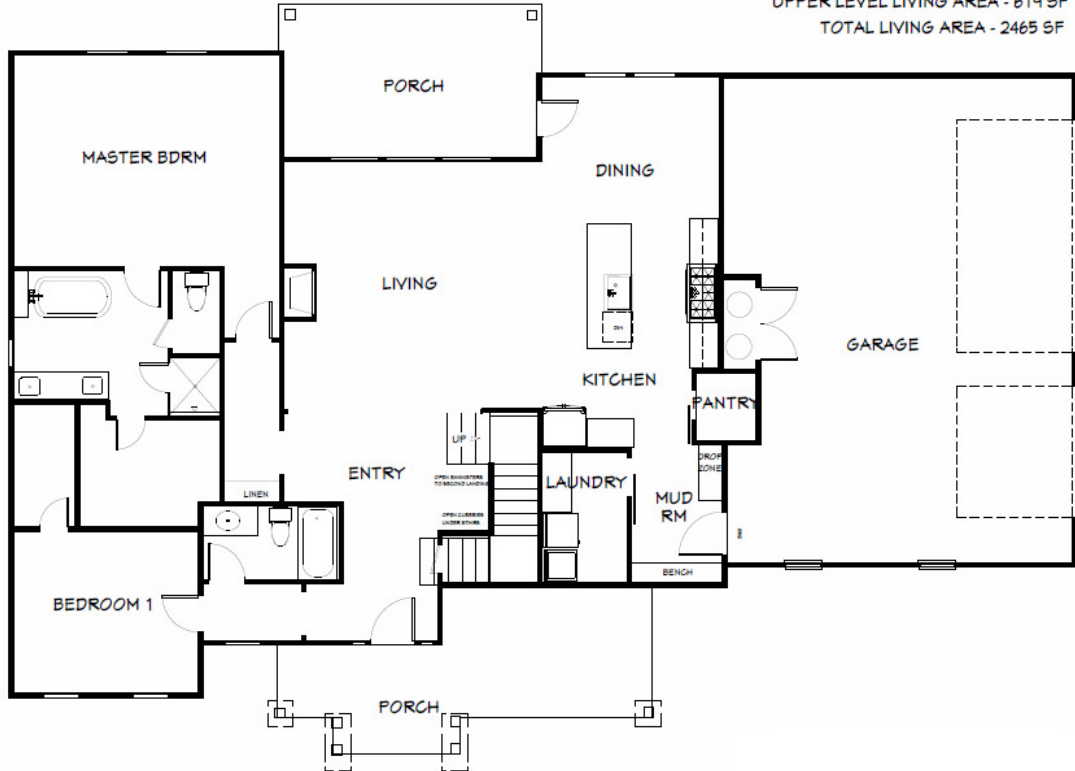

Oklahoma

BUY • SELL • BUILD

HOMEBUILDERS

ROOSEVELT

LOWER LEVEL LIVING AREA - 1846 SF

UPPER LEVEL LIVING AREA - 619 SF

TOTAL LIVING AREA - 2465 SF

Oklahoma is a custom homebuilding company.
We are happy to change the size, rooms and other features of this
home to specifically fit your needs.
Original design by Robert Allen Home Design.