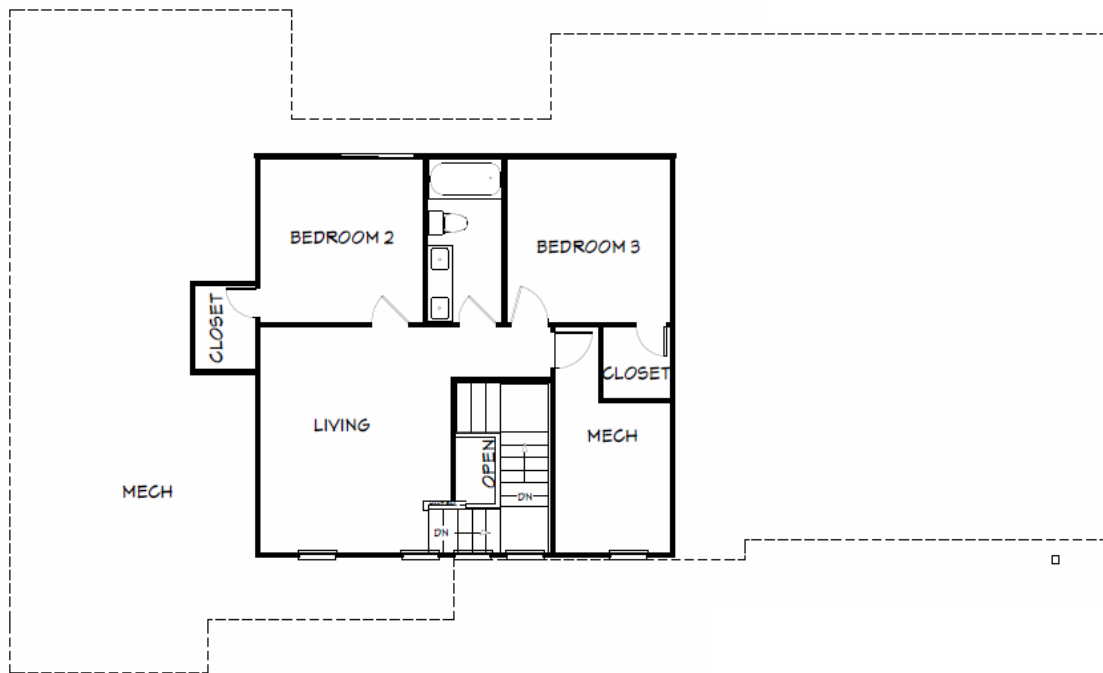

Oklahoma

BUY • SELL • BUILD

HOMEBUILDERS

ROOSEVELT

LOWER LEVEL LIVING AREA - 1846 SF

UPPER LEVEL LIVING AREA - 619 SF

TOTAL LIVING AREA - 2465 SF

Oklahoma is a custom homebuilding company.
We are happy to change the size, rooms and other features of this
home to specifically fit your needs.
Original design by Robert Allen Home Design.