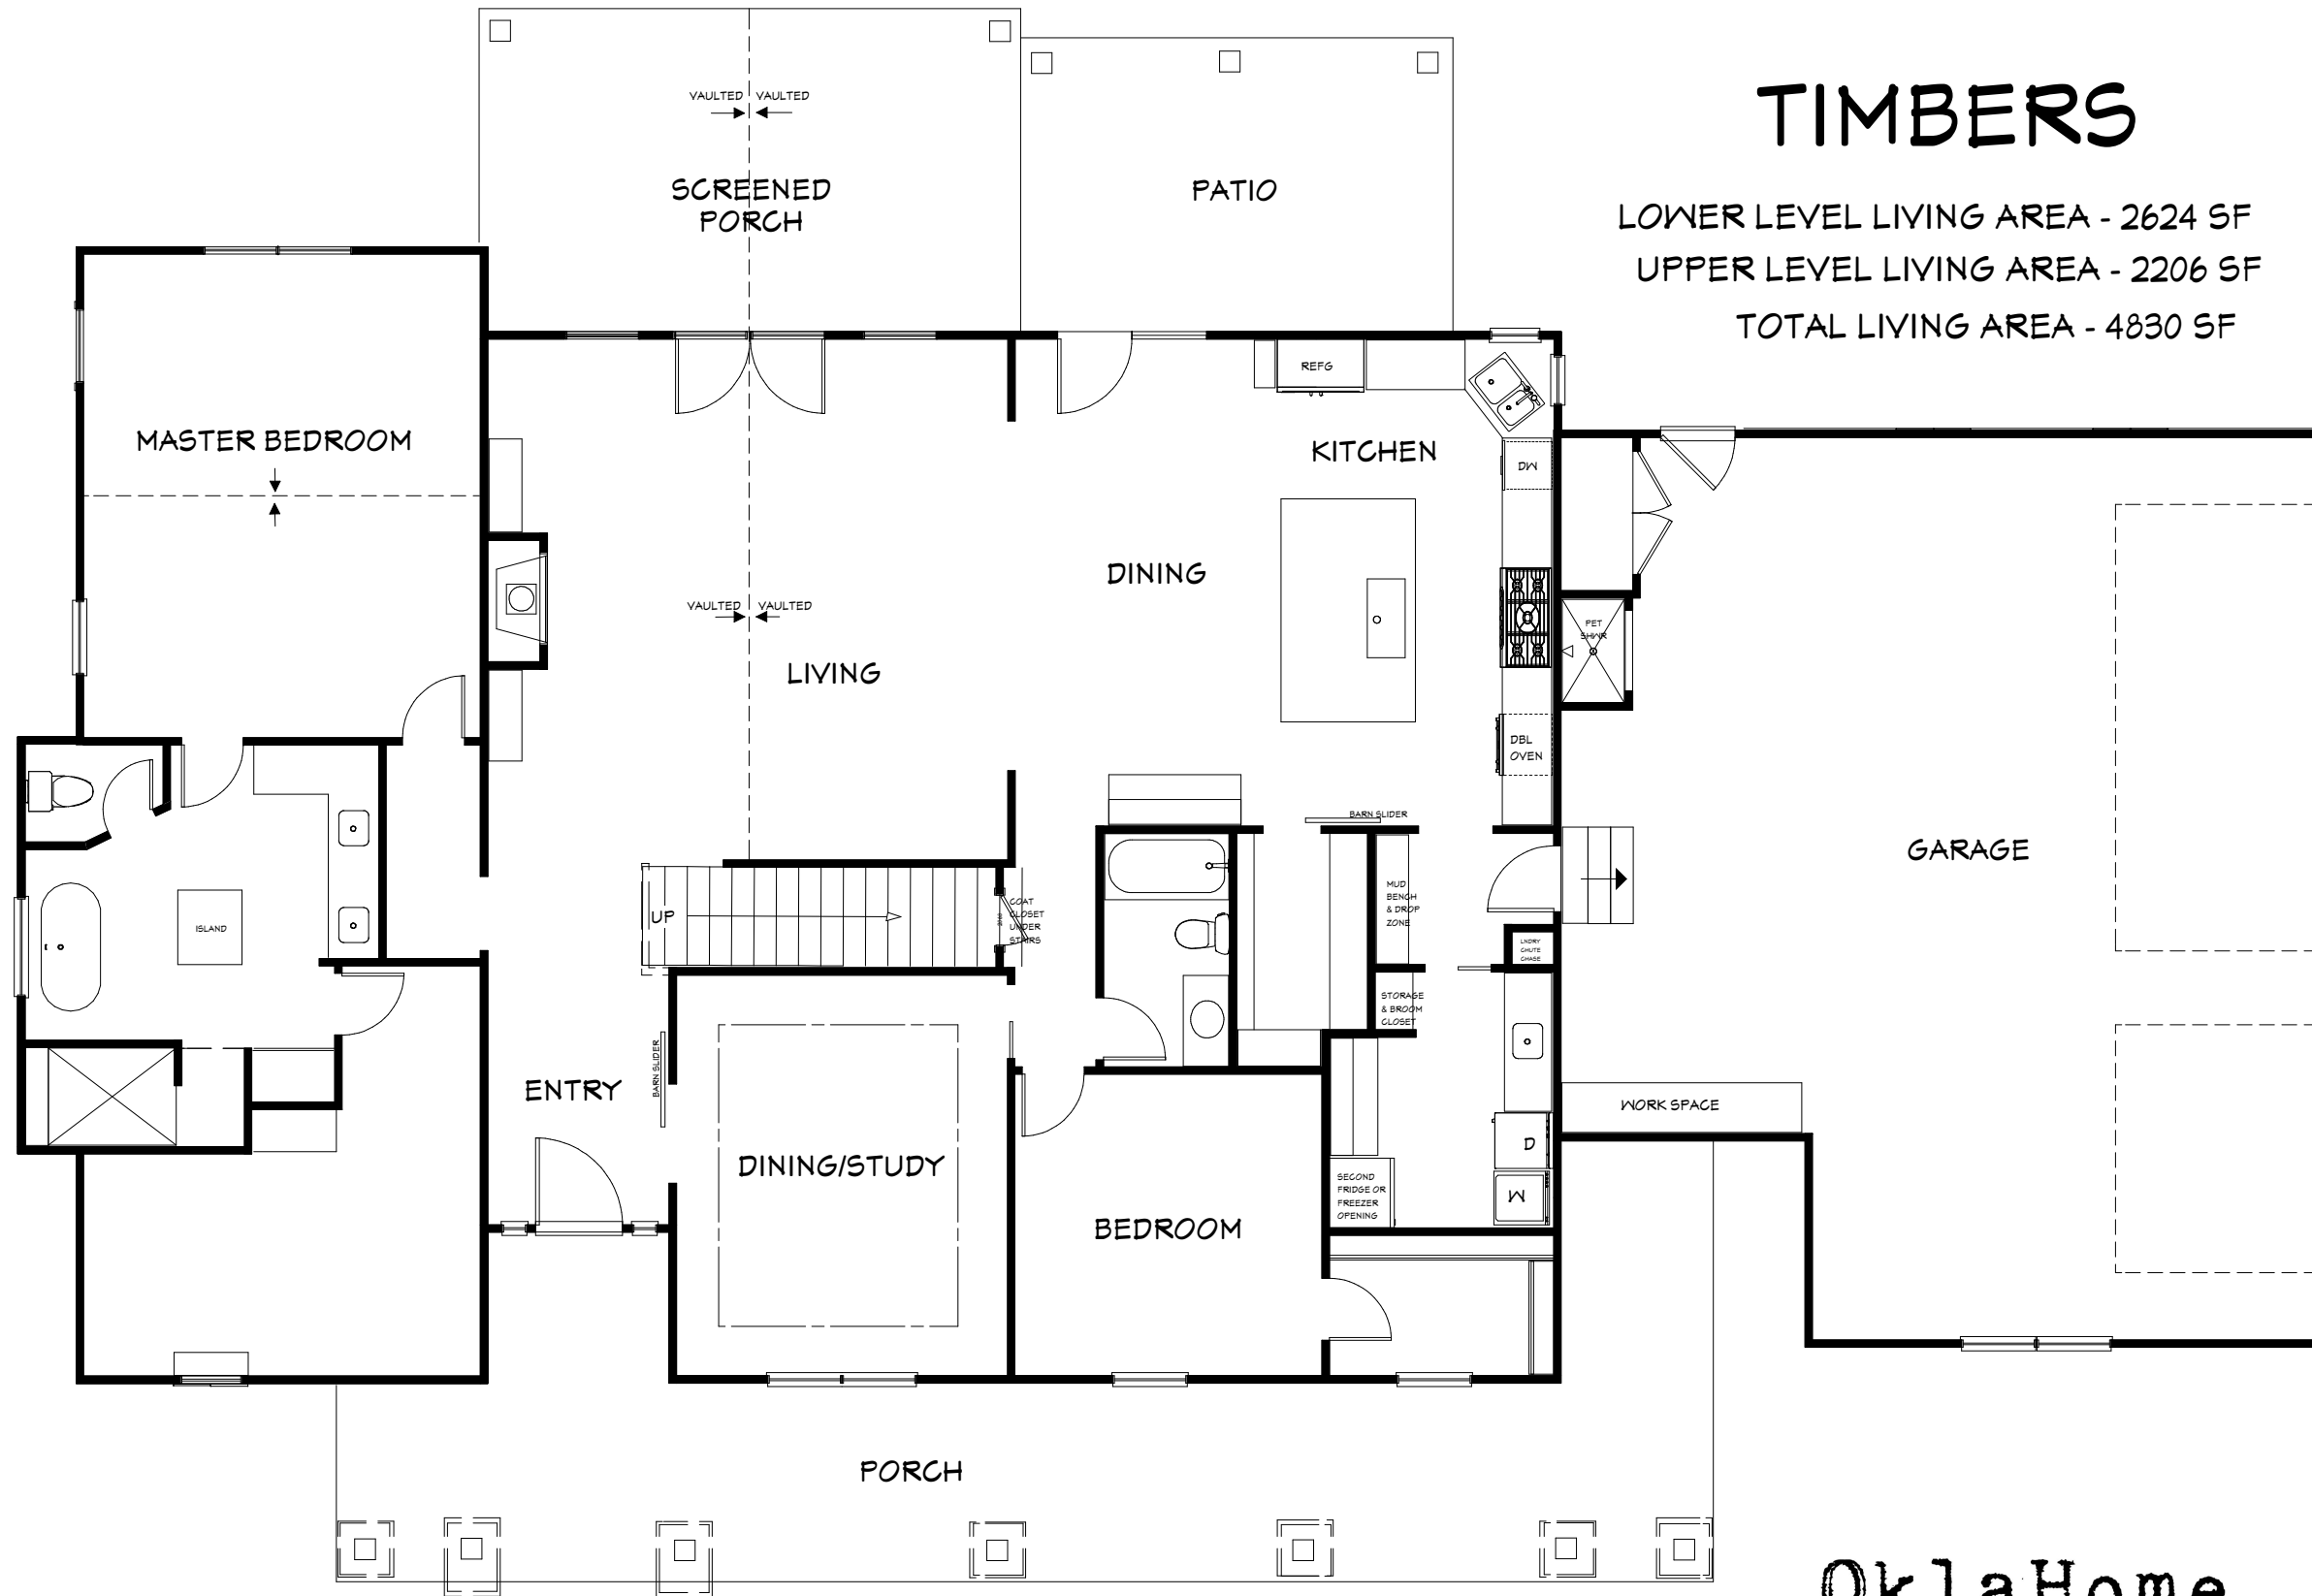

# TIMBERS

LOWER LEVEL LIVING AREA - 2624 SF  
UPPER LEVEL LIVING AREA - 2206 SF  
TOTAL LIVING AREA - 4830 SF

OklaHome is a custom homebuilding company.  
We are happy to change the size, rooms and other features of this  
home to specifically fit your needs.  
Original design by Robert Allen Home Design.