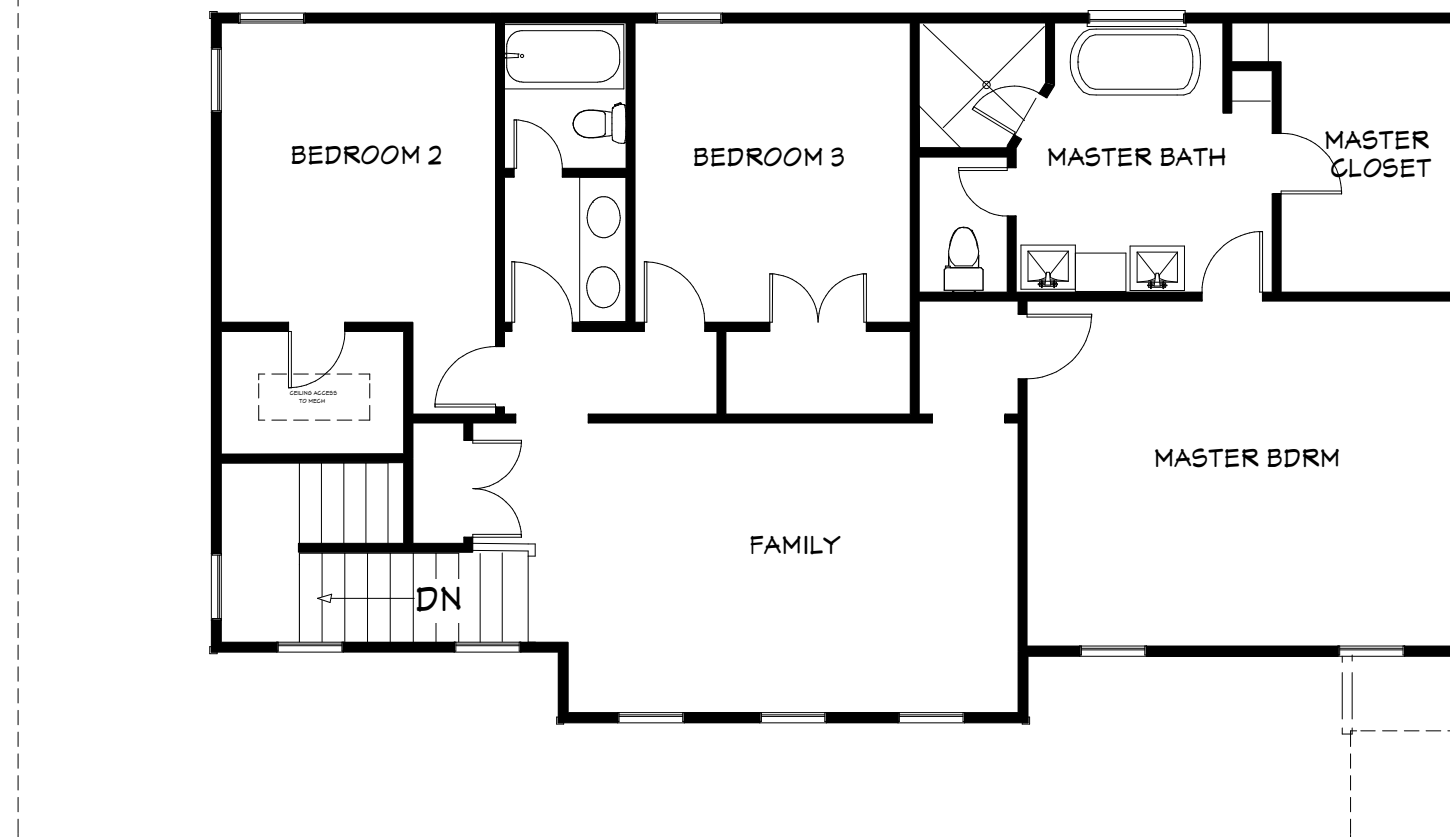

RETREAT

LOWER LEVEL LIVING AREA - 2284 SF

UPPER LEVEL LIVING AREA - 1290 SF

TOTAL LIVING AREA - 3574 SF

OklaHome is a custom homebuilding company.
We are happy to change the size, rooms and other features of this
home to specifically fit your needs.
Original design by Robert Allen Home Design.