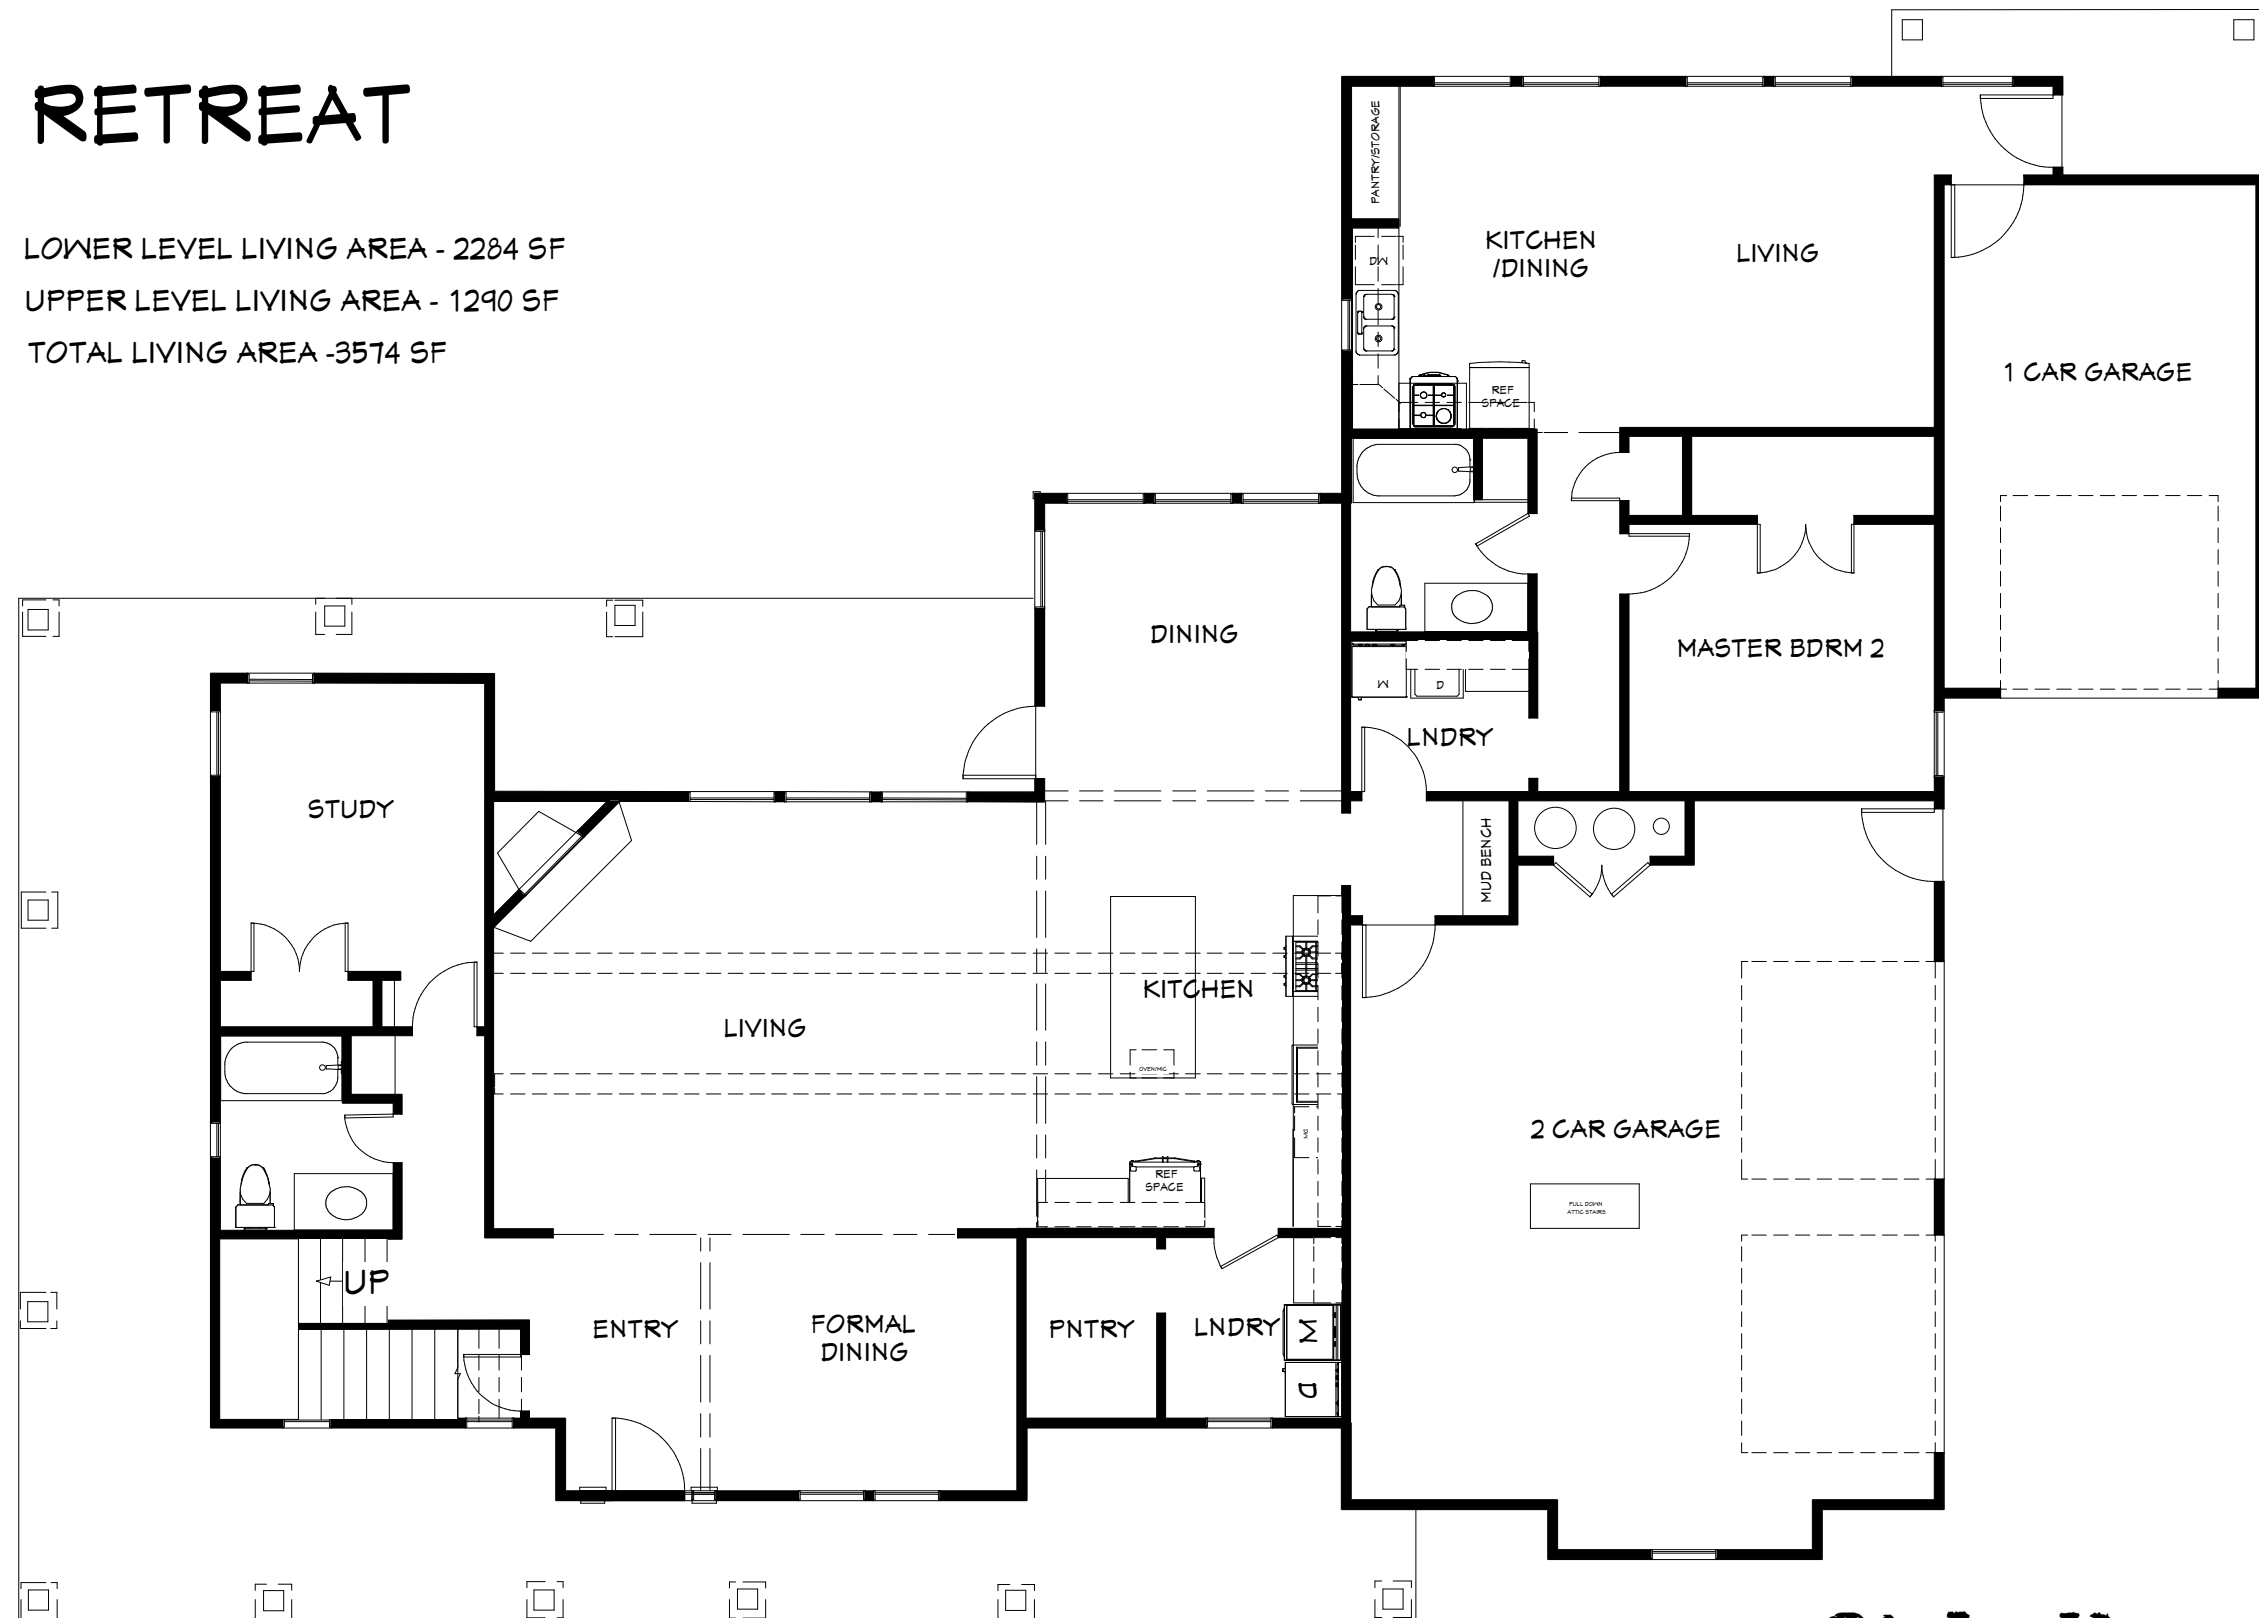

# RETREAT

LOWER LEVEL LIVING AREA - 2284 SF

UPPER LEVEL LIVING AREA - 1290 SF

TOTAL LIVING AREA - 3574 SF

OklaHome is a custom homebuilding company.  
We are happy to change the size, rooms and other features of this  
home to specifically fit your needs.  
Original design by Robert Allen Home Design.