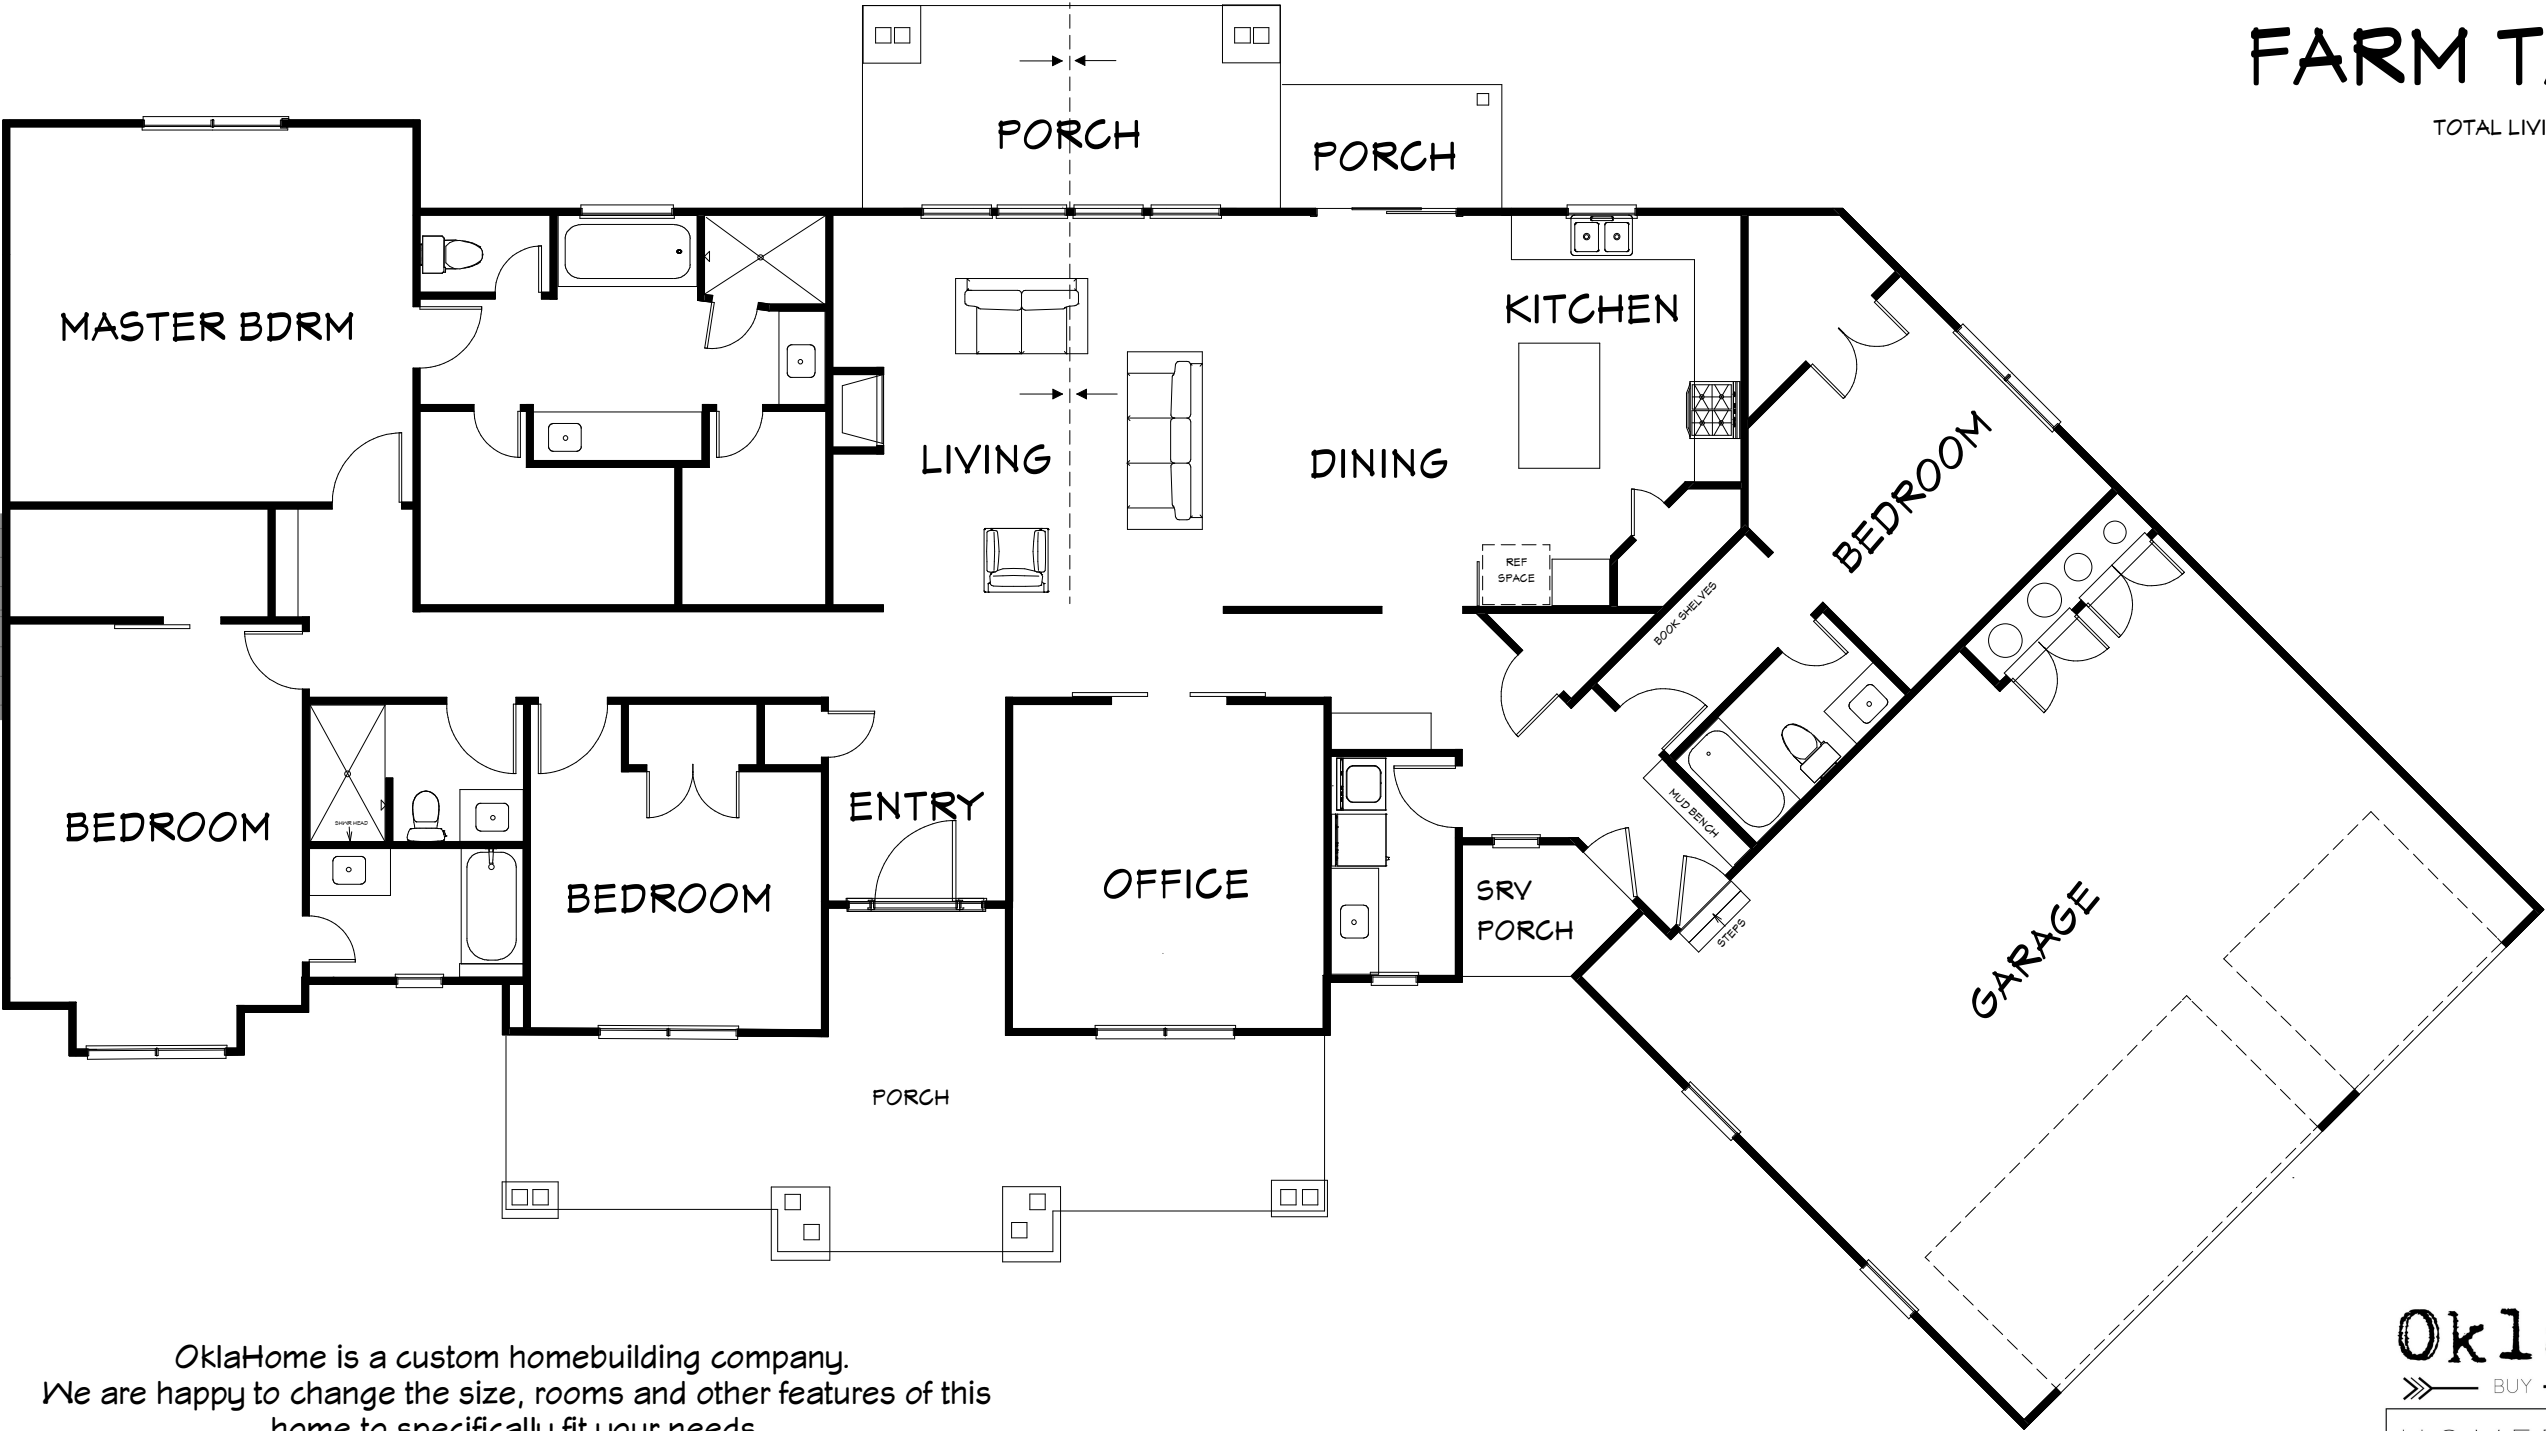

FARM TABLE

TOTAL LIVING AREA - 2858 SF

OklaHome is a custom homebuilding company.
We are happy to change the size, rooms and other features of this
home to specifically fit your needs.
Original design by Robert Allen Home Design.