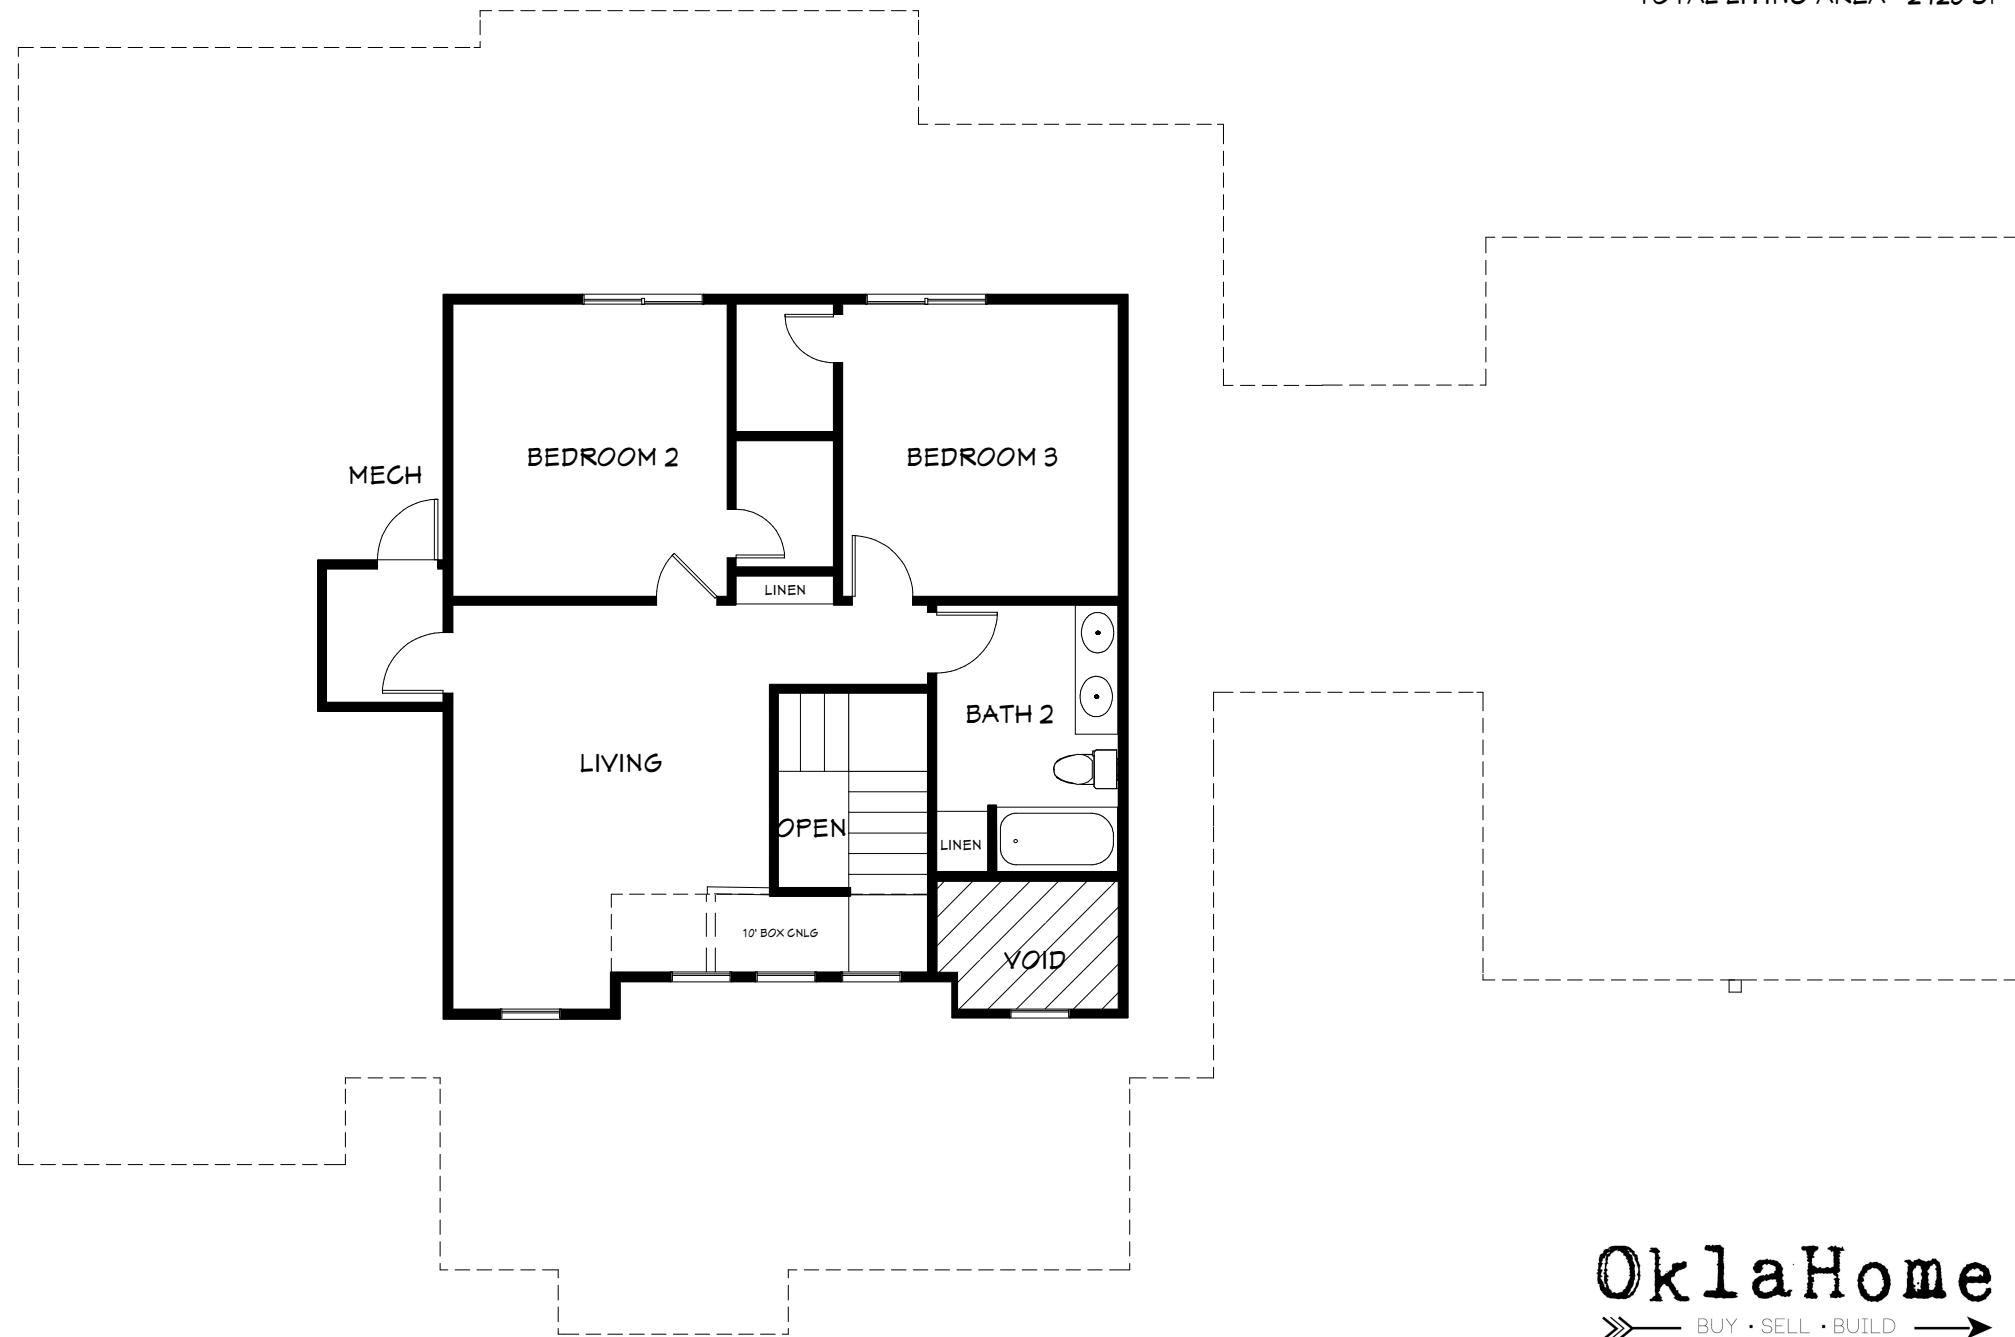

Oklahoma is a custom homebuilding company.  
We are happy to change the size, rooms and other features of this  
home to specifically fit your needs.  
Original design by Robert Allen Home Design.

# COTTONWOOD

LOWER LEVEL LIVING AREA - 2011 SF

UPPER LEVEL LIVING AREA - 715 SF

TOTAL LIVING AREA - 2726 SF

**Oklahoma**  
BUY • SELL • BUILD  
HOMEBUILDERS