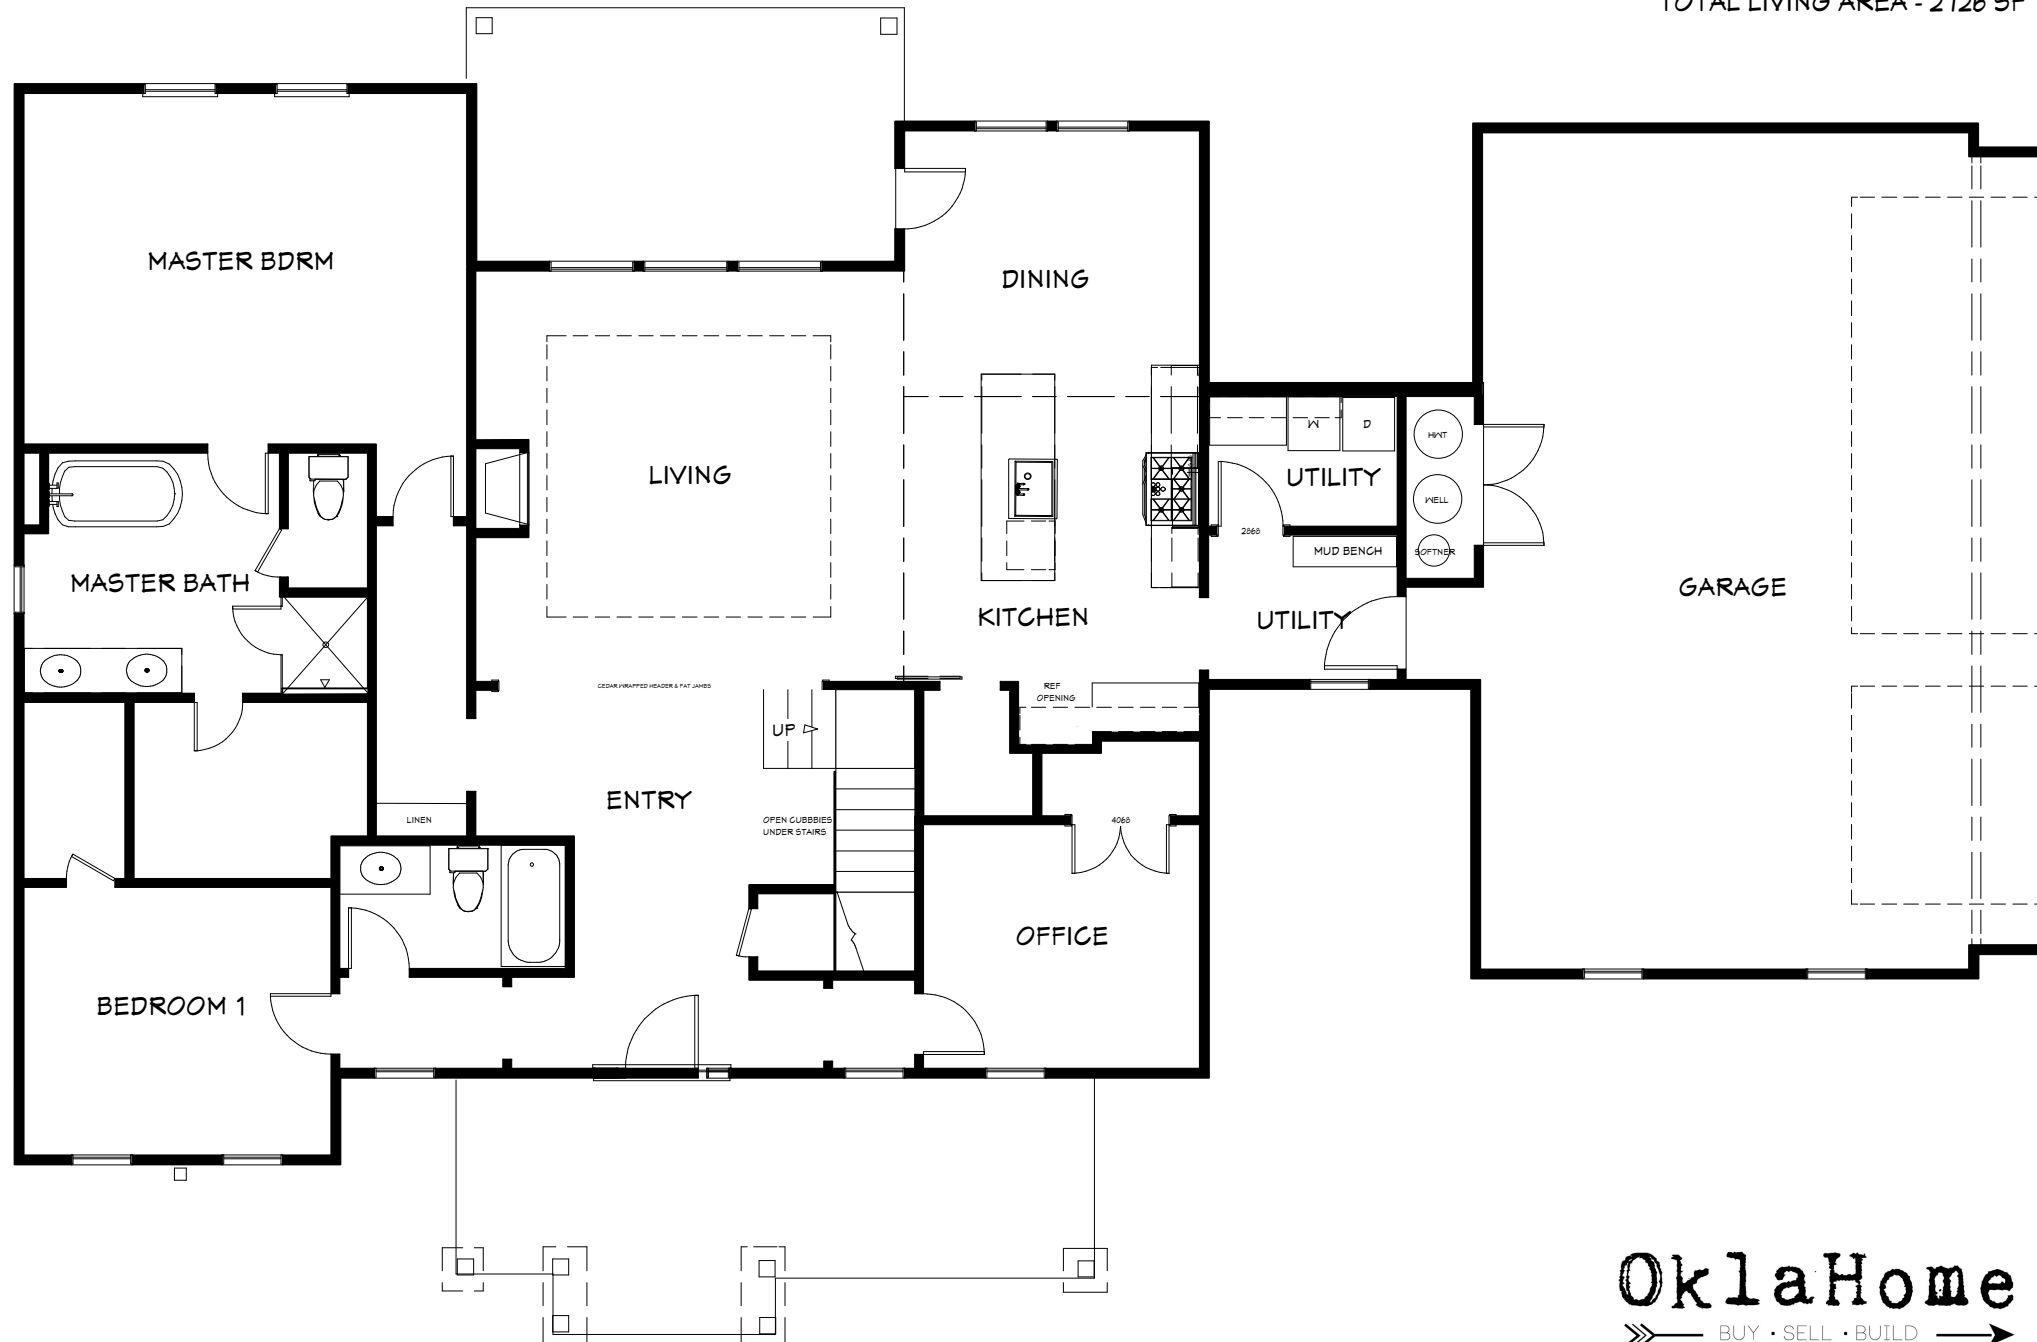

Oklahoma is a custom homebuilding company.
We are happy to change the size, rooms and other features of this
home to specifically fit your needs.
Original design by Robert Allen Home Design.

COTTONWOOD

LOWER LEVEL LIVING AREA - 2011 SF

UPPER LEVEL LIVING AREA - 715 SF

TOTAL LIVING AREA - 2726 SF

Oklahoma
BUY • SELL • BUILD
HOMEBUILDERS