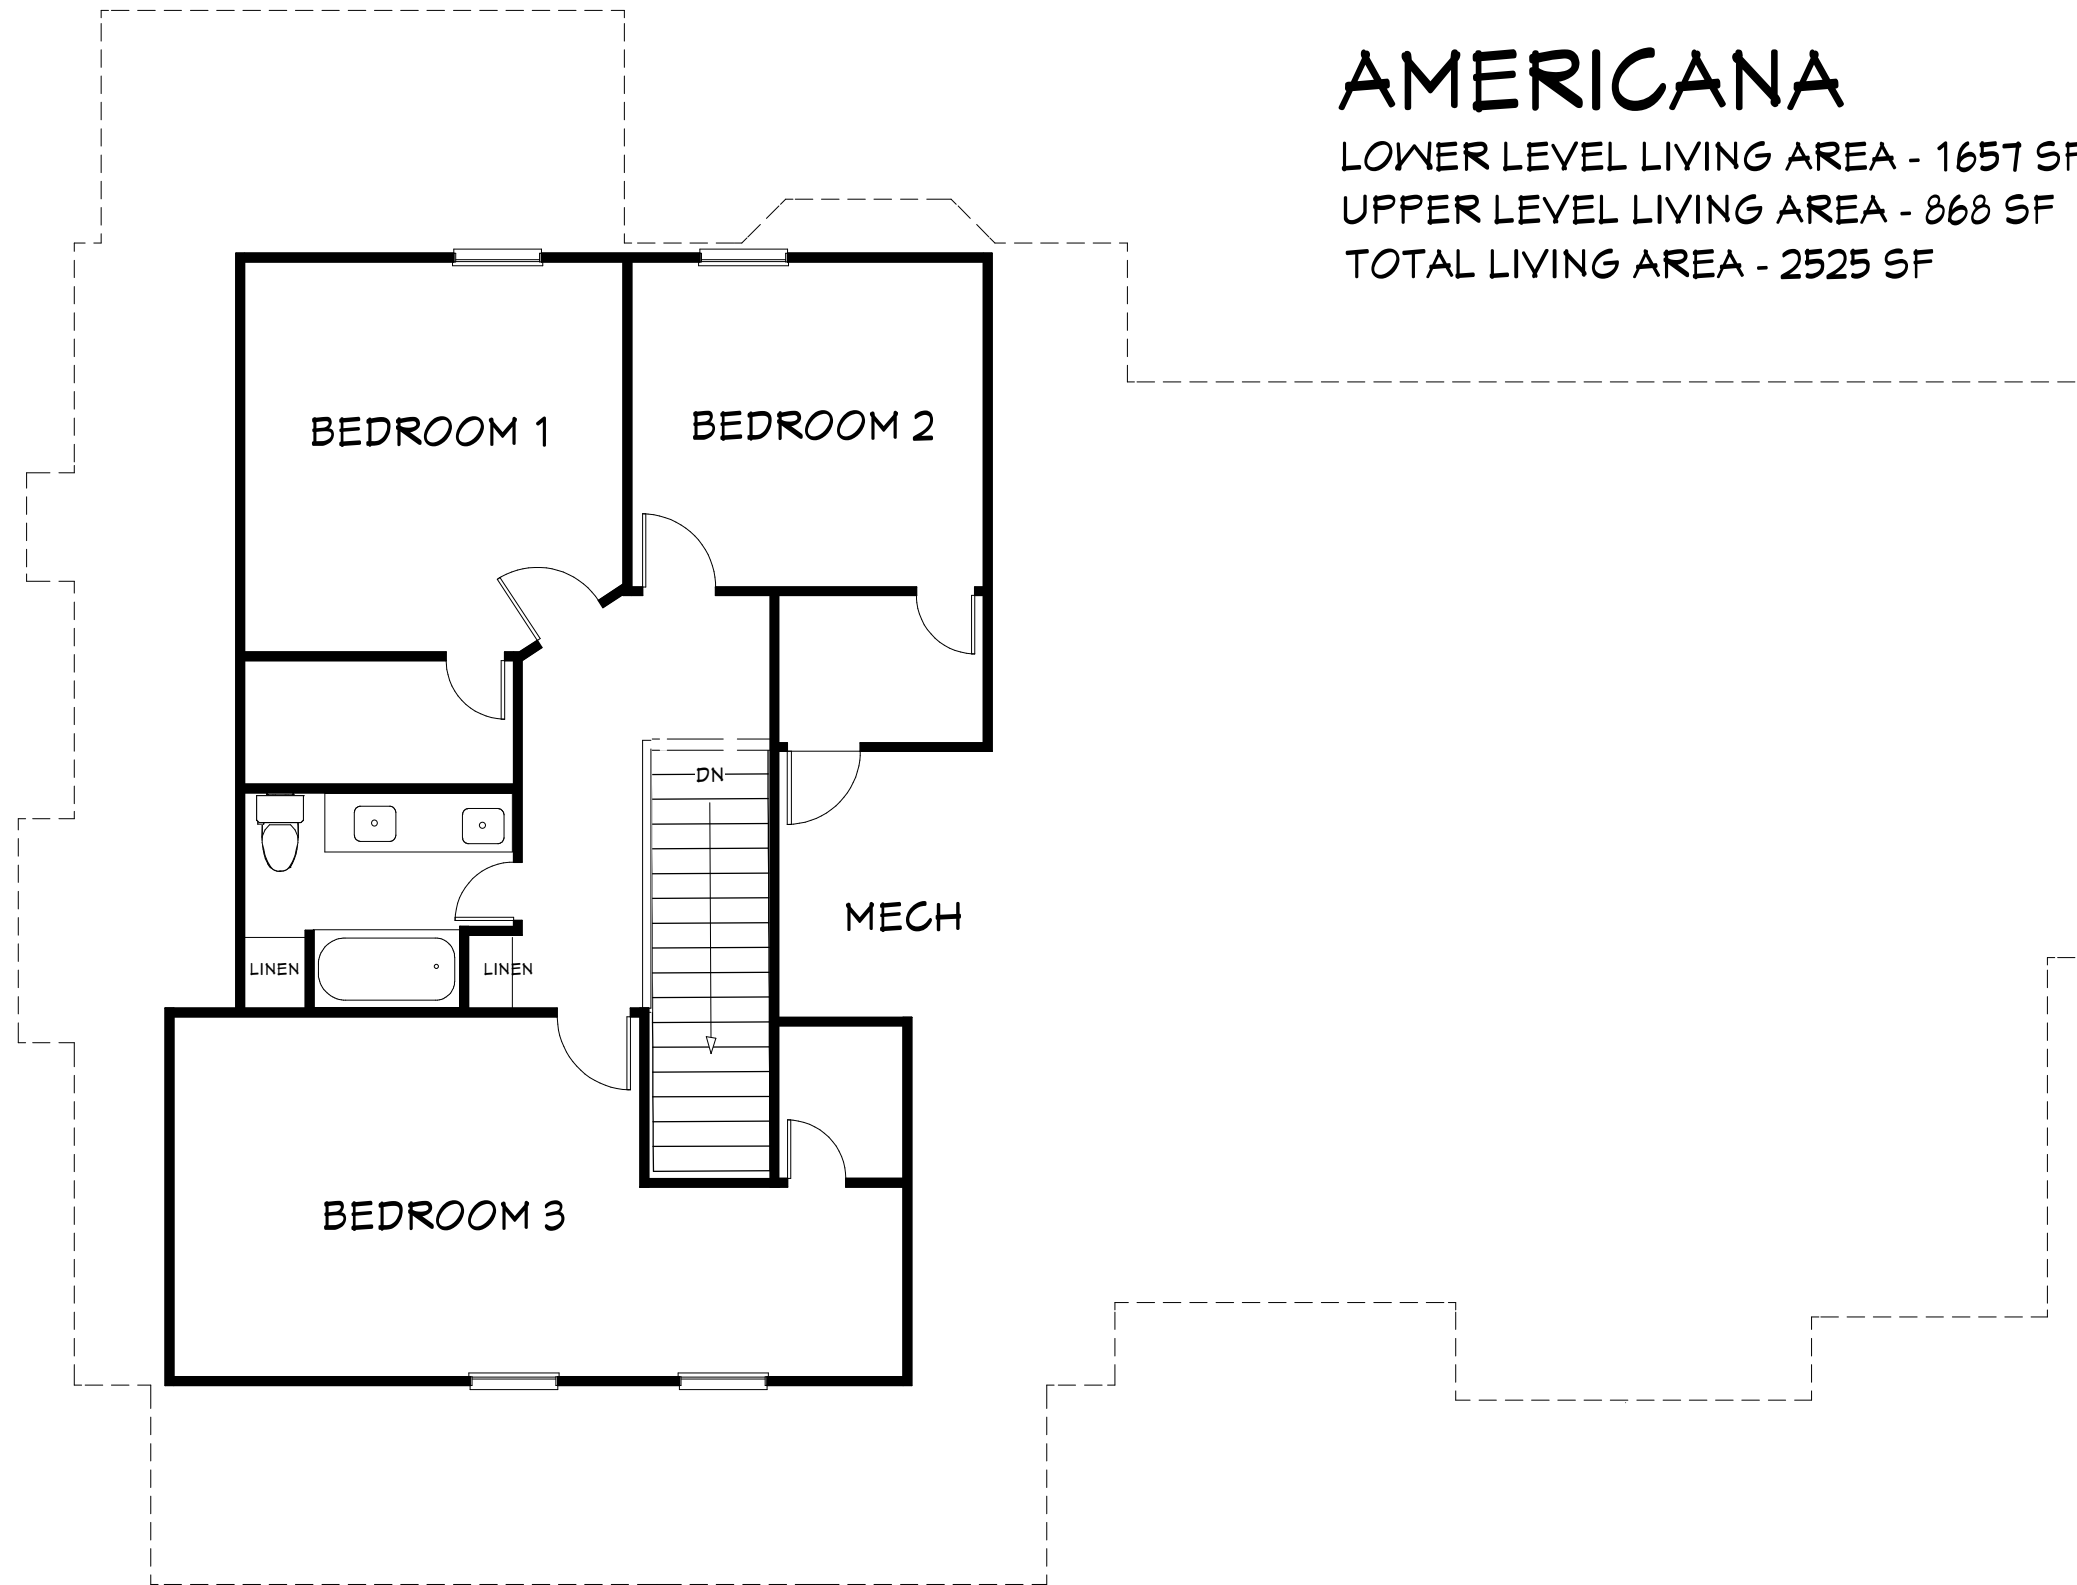

# AMERICANA

LOWER LEVEL LIVING AREA - 1657 SF

UPPER LEVEL LIVING AREA - 868 SF

TOTAL LIVING AREA - 2525 SF

OklaHome is a custom homebuilding company.  
We are happy to change the size, rooms and other features of this  
home to specifically fit your needs.  
Original design by Robert Allen Home Design.