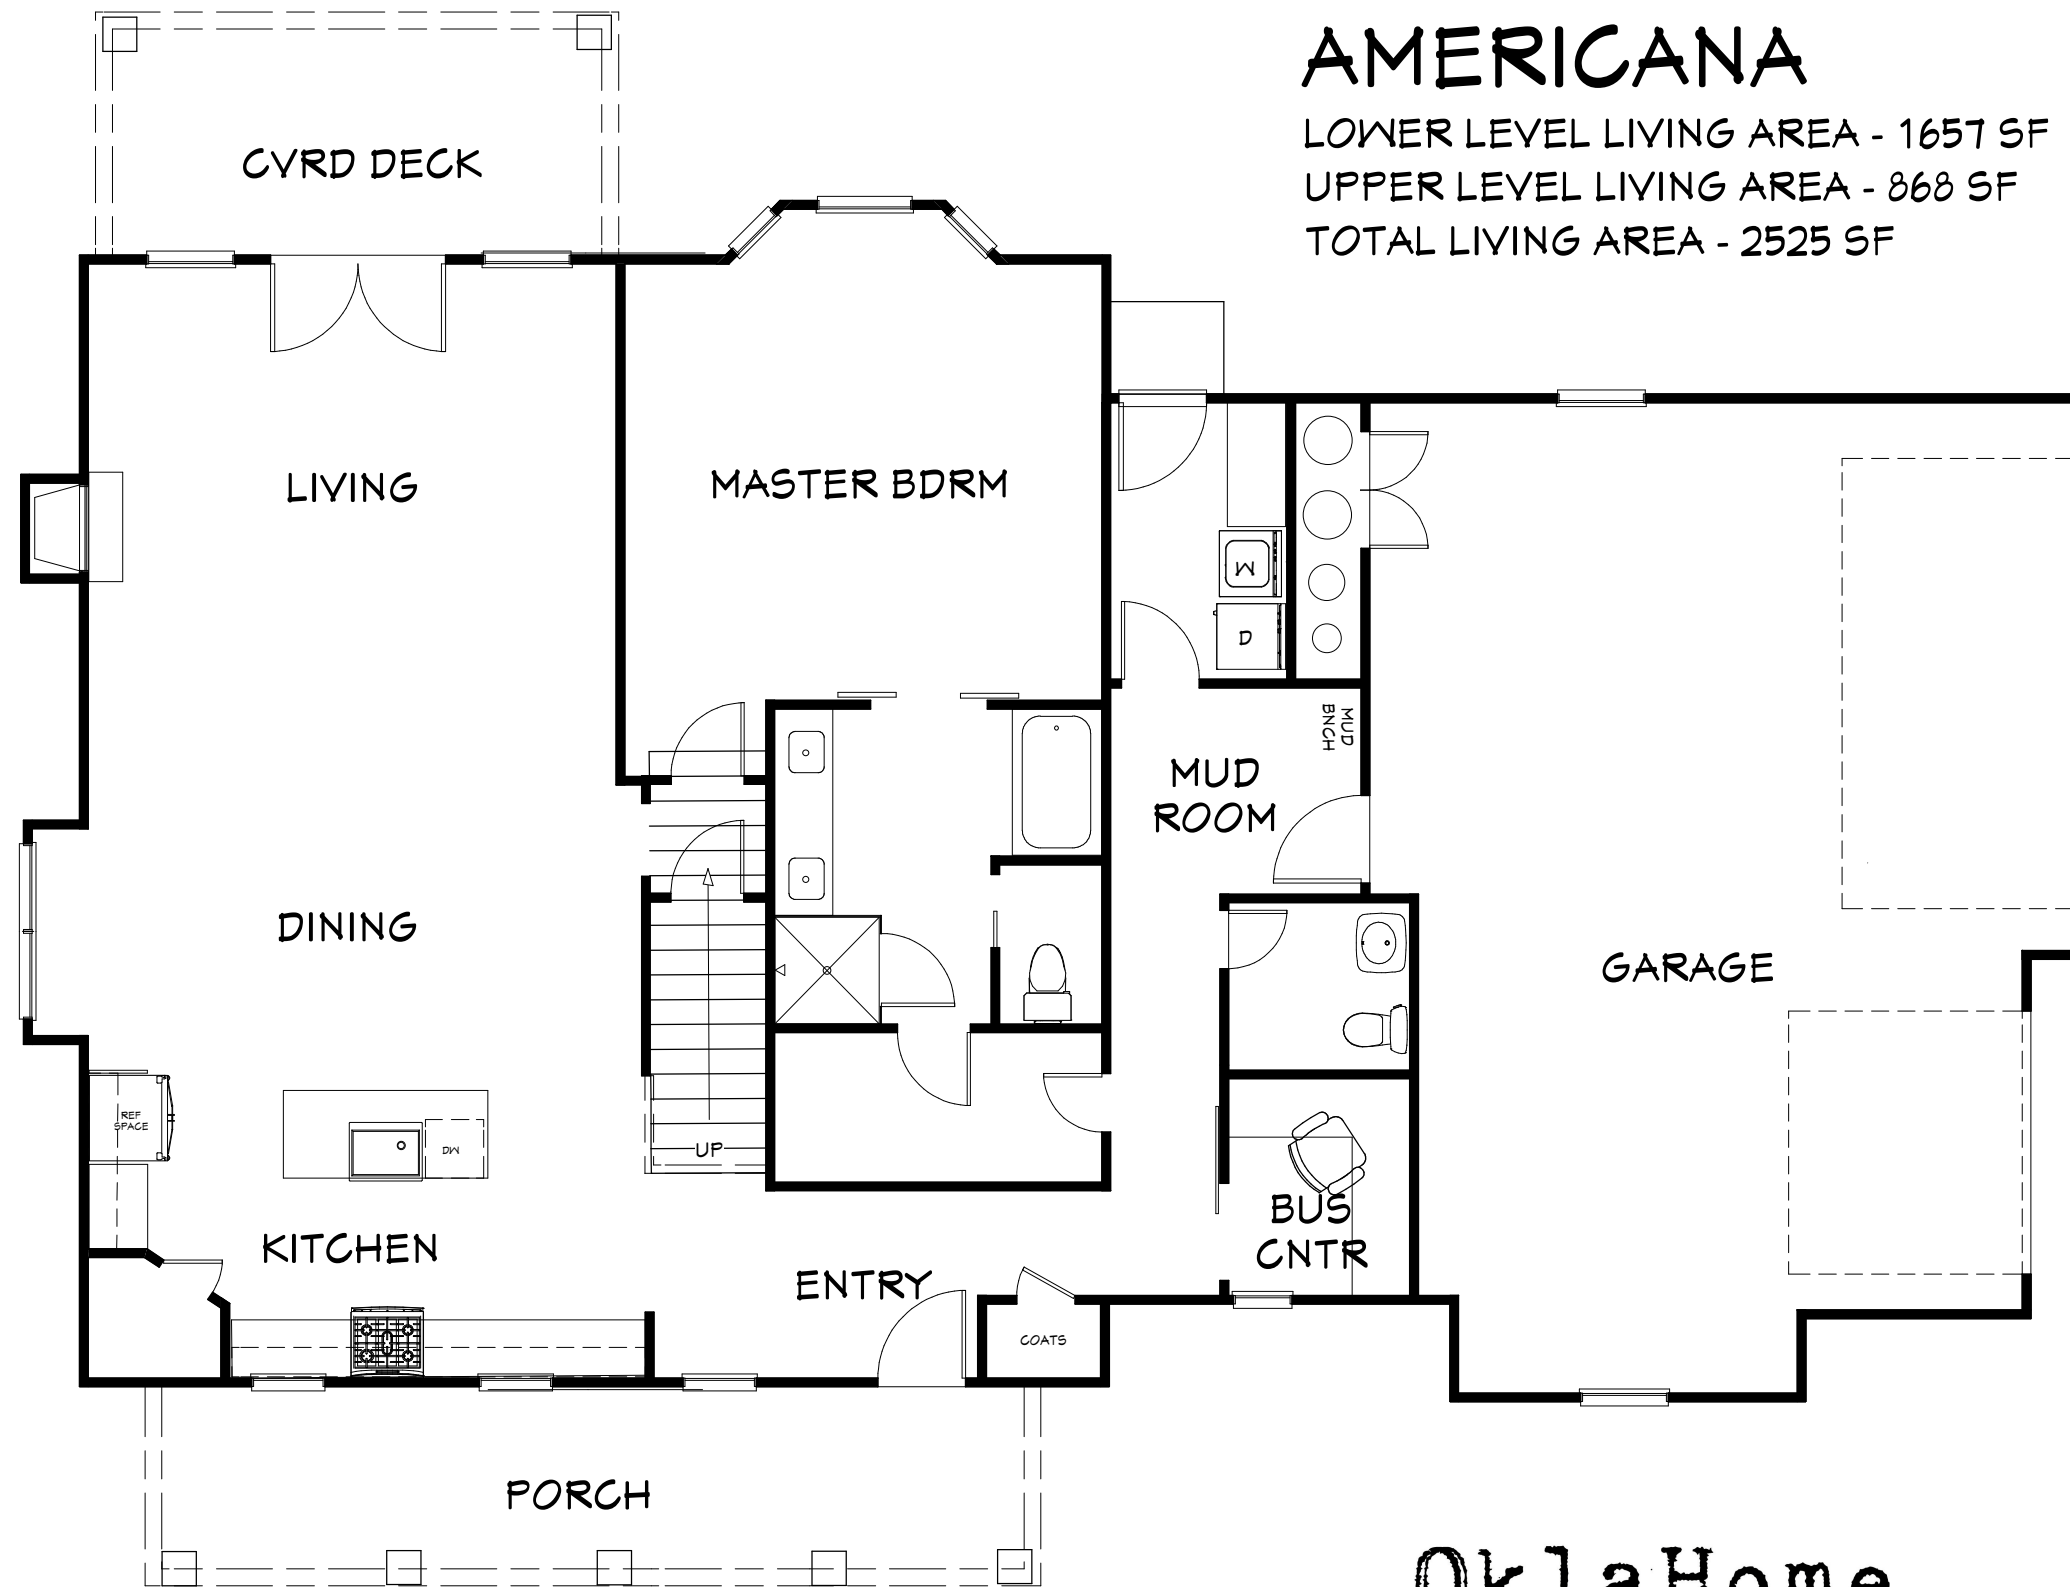

AMERICANA

LOWER LEVEL LIVING AREA - 1657 SF

UPPER LEVEL LIVING AREA - 868 SF

TOTAL LIVING AREA - 2525 SF

Oklahoma is a custom homebuilding company.
We are happy to change the size, rooms and other features of this
home to specifically fit your needs.
Original design by Robert Allen Home Design.